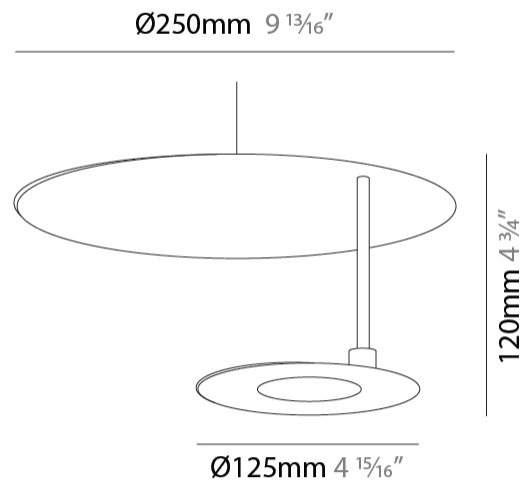

PROJECT	_____
TYPE	_____
SPECIFIER	_____
QUANTITY	_____
DATE	_____

DOPPIOZERO SUSPENSION

D131581- -

base number   Finish   Finish
Options   Options

1. To build a product code in our configurator select the specify button on the base model # product page
2. To build a manual product code on this datasheet choose from the options listed below in blue font and add the suffix to the base model #

GENERAL

Series: DoppioZero
Partner: Knikerboker
Division: Design
Installation: Suspension
Product Type: Pendant
Mounting Location: Ceiling
Light Distribution: Indirect

PHYSICAL

Shape: Round
Diameter (mm): 250
Diameter (in): 9 ¹³/₁₆
Height (mm): 120
Height (in): 4 ³/₄
Max. Overall Height (mm): 1620
Max. Overall Height (in): 63 ³/₄
Fixture Finish: EWH / EBK / MAN / COF / PRD / SLF / GLF / CLF / BRL
Accent Finish: EWH / EBK / MAN / COF / PRD / SLF / GLF / CLF / BRL
Fixture Material: Aluminum
Cable Details: 1500mm / 59 1/16" Cable

ELECTRICAL

Lamp Type: LED
Input Wattage (W): 14
Dimming: Non-Dimming / Phase Dimming (120vac Only)
Driver Included: No
Driver Location: Remote
Driver Type: Constant Current - Universal
Driver Class: Class 2
Input Voltage (V): 120 - 277
Constant Current (MA): 500

LED

Color Temperature (°K): 3000
Max. Delivered Lumen (lm): 2900
CRI: >85 CRI
Lamp Life (hrs): 50000

OPTICAL

RATINGS AND CERTIFICATIONS

Certified By: Certified for North American Standards
IP rating: IP20