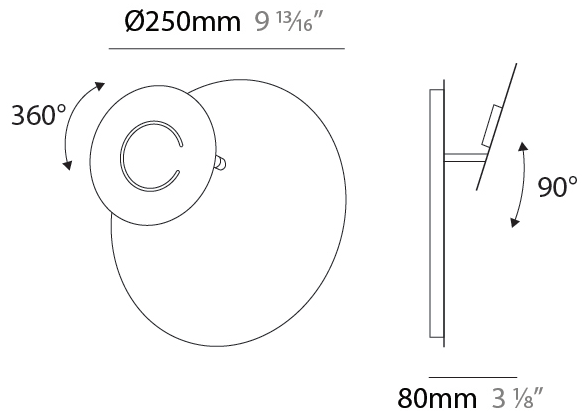

DOPPIOZERO SURFACE

D132179- _____ - _____

base number   Finish   Finish
Options   Options

1. To build a product code in our configurator select the specify button on the base model # product page
2. To build a manual product code on this datasheet choose from the options listed below in blue font and add the suffix to the base model #

GENERAL

Series: DoppioZero
Partner: Knikerboker
Division: Design
Installation: Surface
Product Type: Wall Surface
Mounting Location: Wall
Light Distribution: Indirect

PHYSICAL

Shape: Round
Diameter (mm): 250
Diameter (in): 9 ¹³/₁₆
Height (mm): 250
Height (in): 9 ¹³/₁₆
Extension (mm): 100
Extension (in): 3 ¹⁵/₁₆
Fixture Finish: EWH / EBK / MAN / COF / PRD / SLF / GLF / CLF / BRL
Accent Finish: EWH / EBK / MAN / COF / PRD / SLF / GLF / CLF / BRL
Fixture Material: Aluminum

ELECTRICAL

Lamp Type: LED
Input Wattage (W): 16
Dimming: Non-Dimming / Phase Dimming (120vac Only)
Driver Included: No
Driver Location: Remote
Driver Type: Constant Current - Universal
Driver Class: Class 2
Input Voltage (V): 120 - 277
Constant Current (MA): 500

LED

Color Temperature (°K): 3000
Max. Delivered Lumen (lm): 2900
CRI: >85 CRI
Lamp Life (hrs): 50000

OPTICAL

Adjustability: Tilt 90°

RATINGS AND CERTIFICATIONS

Certified By: Certified for North American Standards
IP rating: IP20

PROJECT	_____
TYPE	_____
SPECIFIER	_____
QUANTITY	_____
DATE	_____